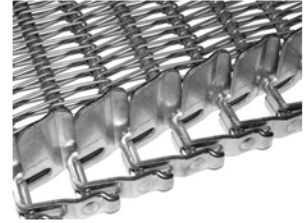

Short Pitch Precision Roller Chain

Double Pitch Roller Chains

Drag Conveyor Chains

Plastic Roller Conveyor Chains

Overhead Conveyor Chains

**STAINLESS STEEL FLAT TOP CHAINS**

812/815 SS - Straight running chain

512 SS - Straight running chain

815 MINI - Straight running chain

881 TAB - Sideflexing chains

815 TAB GT - Sideflexing chains

1874 TAB - Sideflexing chains

**STAINLESS STEEL FLAT TOP CHAINS**

820 - Straight running chain

880V TAB - Sideflexing chains

828 - Straight running chain

821LBP - Straight running chain

Plastic modular belt

1873 GRIPPER GS1

Wearstrip Profiles UHMW-PE

Magnetic curve UHMW-PE

Starwheels

Screw conveyor

Made in USA

- 1 - UHMW-PE
- 2 - POM
- 3 - PA, PVC, PP
- 4 - PEEK
- 5 - TEFLON - PTFE
- 6 - PC, PET, PPS

Lining UHMW-PE for silos at Thermal Power Plant

Marine UHMW-PE Fender

Truck lining by UHMW-PE