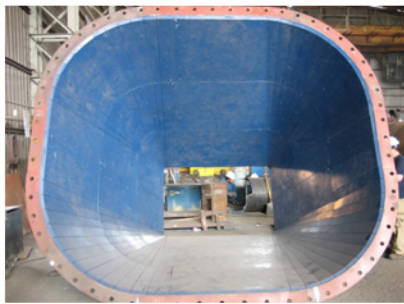

880V TAB - Sideflexing chains

828 - Straight running chain

821LBP - Straight running chain

Plastic modular belt

1873 GRIPPER GS1

Wearstrip Profiles UHMW-PE

Magnetic curve UHMW-PE

Starwheels

Screw conveyor

Made in USA

- 1 - UHMW-PE
- 2 - POM
- 3 - PA, PVC, PP
- 4 - PEEK
- 5 - TEFLON - PTFE
- 6 - PC, PET, PPS

Lining UHMW-PE for silos at Thermal Power Plant

Marine UHMW-PE Fender

Truck lining by UHMW-PE