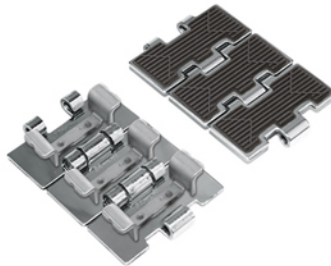

Short Pitch Precision Roller Chain

Double Pitch Roller Chains

Drag Conveyor Chains

Plastic Roller Conveyor Chains

Overhead Conveyor Chains

**STAINLESS STEEL FLAT TOP CHAINS**

812/815 SS - Straight running chain

512 SS - Straight running chain

815 MINI - Straight running chain

881 TAB - Sideflexing chains

815 TAB GT - Sideflexing chains

1874 TAB - Sideflexing chains

**STAINLESS STEEL FLAT TOP CHAINS**

820 - Straight running chain