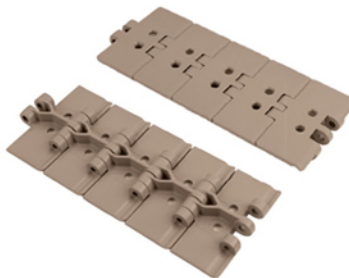

Short Pitch Precision Roller Chain

Double Pitch Roller Chains

Drag Conveyor Chains

Plastic Roller Conveyor Chains

Overhead Conveyor Chains

**STAINLESS STEEL FLAT TOP CHAINS**

812/815 SS - Straight running chain

512 SS - Straight running chain

815 MINI - Straight running chain

881 TAB - Sideflexing chains

815 TAB GT - Sideflexing chains

1874 TAB - Sideflexing chains

**STAINLESS STEEL FLAT TOP CHAINS**

820 - Straight running chain

880V TAB - Sideflexing chains

828 - Straight running chain

821LBP - Straight running chain

Plastic modular belt

1873 GRIPPER GS1

Wearstrip Profiles UHMW-PE

Magnetic curve UHMW-PE

Starwheels