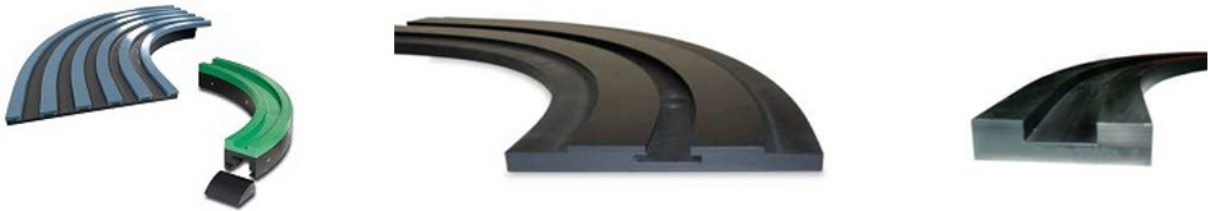

512 SS - Straight running chain

815 MINI - Straight running chain

881 TAB - Sideflexing chains

815 TAB GT - Sideflexing chains

1874 TAB - Sideflexing chains

**STAINLESS STEEL FLAT TOP CHAINS**

820 - Straight running chain

880V TAB - Sideflexing chains

828 - Straight running chain

821LBP - Straight running chain

Plastic modular belt

1873 GRIPPER GS1

Wearstrip Profiles UHMW-PE

Magnetic curve UHMW-PE

Starwheels