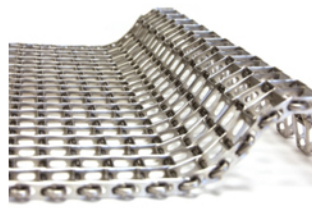

Short Pitch Precision Roller Chain

Double Pitch Roller Chains

Drag Conveyor Chains

Plastic Roller Conveyor Chains

Overhead Conveyor Chains

**STAINLESS STEEL FLAT TOP CHAINS**

812/815 SS - Straight running chain

512 SS - Straight running chain

815 MINI - Straight running chain

881 TAB - Sideflexing chains

815 TAB GT - Sideflexing chains

1874 TAB - Sideflexing chains

**STAINLESS STEEL FLAT TOP CHAINS**

820 - Straight running chain

880V TAB - Sideflexing chains

828 - Straight running chain

821LBP - Straight running chain

Plastic modular belt

1873 GRIPPER GS1

Wearstrip Profiles UHMW-PE

Magnetic curve UHMW-PE

Starwheels

Screw conveyor

Made in USA

- 1 - UHMW-PE
- 2 - POM
- 3 - PA, PVC, PP
- 4 - PEEK
- 5 - TEFLON - PTFE
- 6 - PC, PET, PPS

Lining UHMW-PE for silos at Thermal Power Plant

Marine UHMW-PE Fender

Truck lining by UHMW-PE